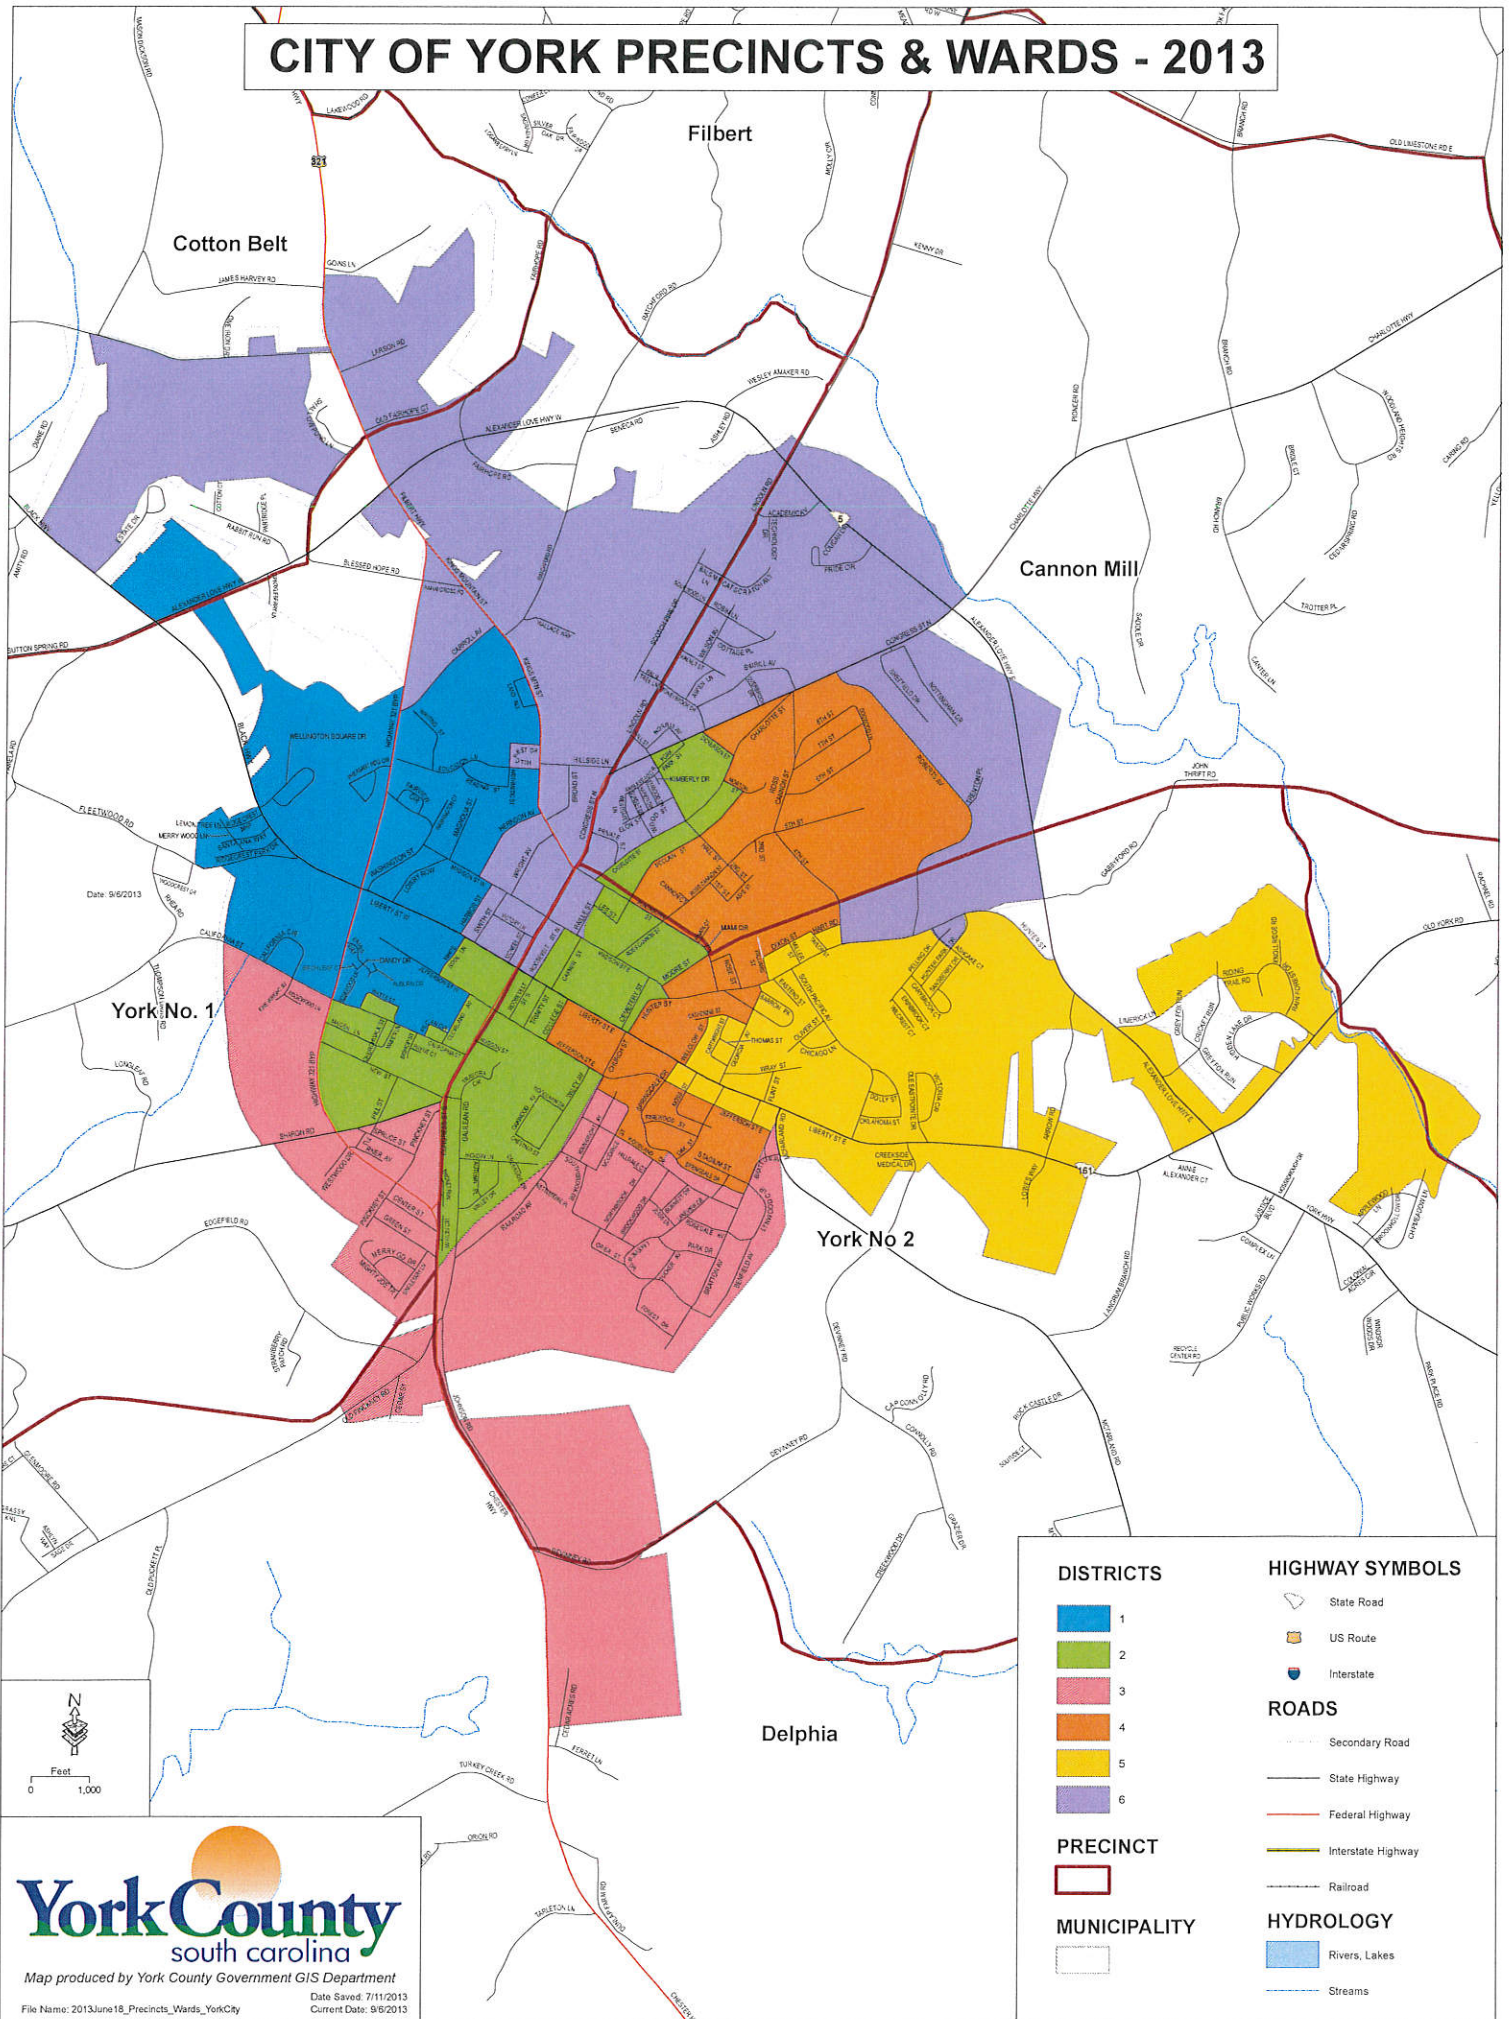

CITY OF YORK PRECINCTS & WARDS - 2013

Date: 9/6/2013

York No. 1

York No 2

Filbert

Cannon Mill

Delphia

DISTRICTS

- 1
- 2
- 3
- 4
- 5
- 6

PRECINCT

MUNICIPALITY

HIGHWAY SYMBOLS

- State Road
- US Route
- Interstate

ROADS

- Secondary Road
- State Highway
- Federal Highway
- Interstate Highway
- Railroad

HYDROLOGY

- Rivers, Lakes
- Streams